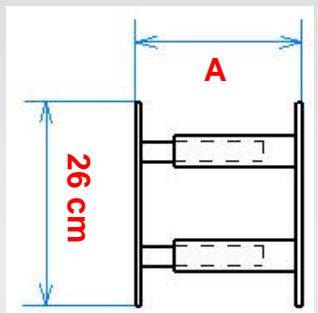

Technical Description

- Square tube 16 mm inside another square tube 20 mm
- Polyester powder coating
- 3 colours available : black, white or grey RAL 7016
- Inner distance of the bar : 10 and 11 cm
- *Product not suitable for harsh environments such as the seaside*

3 colours available

Black

White

Grey RAL 7016

Mottez Article code

Length of telescopic bar from 30 to 55 cm - A

Window height
13 to 26
cm

For a window of max. height 26 x length 55 cm

B940V
3234640053646

B940VBC
3234640056326

B940VGR
3234640053646

Window height
26 to 39
cm

For a window of max. height 39 x length 55 cm

B941V
3234640053653

B941VBC
3234640056333

B941VGR
3234640060958