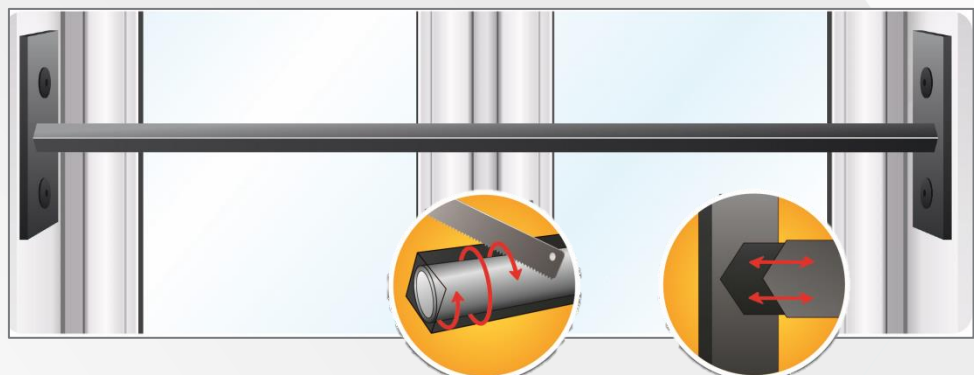

78 cm

39 cm

39 cm

39 cm

39 cm

x1

x1

Hauteur possible de 78 à 91 cm

Technical Description

- Square tube 16 mm inside another square tube 20 mm
- Polyester powder coating
- 3 colours available : black, white or grey RAL 7016
- Inner distance of the bar : 10 and 11 cm
- *Product not suitable for harsh environments such as the seaside*