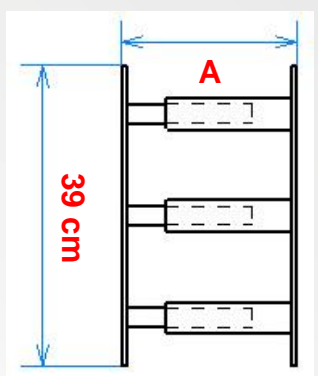

Technical Description

- Square tube 16 mm inside another square tube 20 mm
- Polyester powder coating
- 3 colours available : black, white or grey RAL 7016
- Inner distance of the bar : 10 and 11 cm
- *Product not suitable for harsh environments such as the seaside*

3 colours available

Black

White

Grey RAL 7016

Mottez Article code

Length of telescopic bar from 30 to 55 cm - A

Window height
13 to 26
cm

For a window of max. height 26 x length 55 cm

B940V
3234640053646

B940VBC
3234640056326

B940VGR
3234640053646

Window height
26 to 39
cm

For a window of max. height 39 x length 55 cm

B941V
3234640053653

B941VBC
3234640056333

B941VGR
3234640060958

Window height
39 to 52
cm

For a window of max. height 52 x length 55 cm

B942V
3234640053660

B942VBC
3234640063669

B942VGR
3234640060965

Length of telescopic bar from 55 to 103 cm - A

Window height
13 to 26
cm