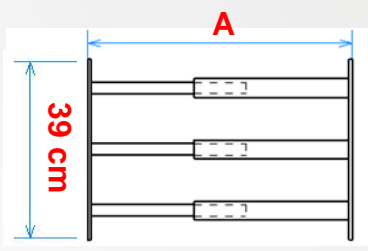

B944VGR
3234640060989

Window height
39 to 52
cm

For a window of max. height 52 x length 103 cm

B945V
3234640053691

B945VBC
3234640063676

B945GR
3234640060996

Length of telescopic bar from 99 to 188 cm - A

Window height
13 to 26
cm

For a window of max. height 26 x length 188 cm

B946V
3234640053707

B946VBC
3234640056364

B946VGR
3234640061009

Window height
26 to 39
cm

For a window of max. height 39 x length 188 cm

B947V
3234640053714

B947VBC
3234640056371

B947VGR
3234640061016

Window height
39 to 52
cm

For a window of max. height 52 x length 188 cm

Réf **B948V**
3234640053721

Réf **B948VBC**
3234640063683

Réf **B948VGR**
3234640061023

For added security:

You can add a **floating tube** to be cut to the length of your window
The round tube inside the square bar causes it to rotate when a saw is used