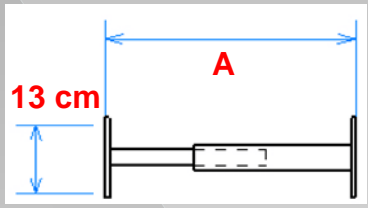

Window height
39 to 52
cm

For a window of max. height 52 x length 55 cm

B942V
3234640053660

B942VBC
3234640063669

B942VGR
3234640060965

Length of telescopic bar from 55 to 103 cm - A

Window height
13 to 26
cm

For a window of max. height 26 x length 103 cm

B943V
3234640053677

B943VBC
3234640056340

B943VGR
3234640060972

Window height
26 to 39
cm

For a window of max. height 39 x length 103 cm

B944V
3234640053684

B944VBC
3234640056357