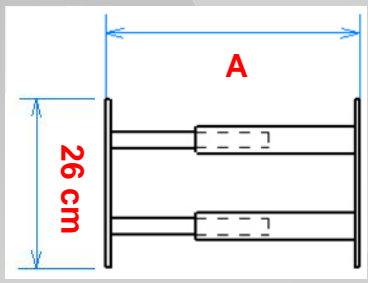

Window height
39 to 52
cm

For a window of max. height 52 x length 55 cm

B942V
3234640053660

B942VBC
3234640063669

B942VGR
3234640060965

Length of telescopic bar from 55 to 103 cm - A

Window height
13 to 26
cm

For a window of max. height 26 x length 103 cm

B943V
3234640053677

B943VBC
3234640056340

B943VGR
3234640060972

Window height
26 to 39
cm

For a window of max. height 39 x length 103 cm

B944V
3234640053684

B944VBC
3234640056357