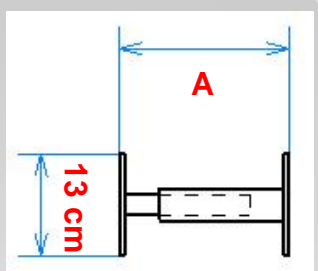

Technical Description

- Square tube 16 mm inside another square tube 20 mm
- Polyester powder coating
- 3 colours available : black, white or grey RAL 7016
- Inner distance of the bar : 10 and 11 cm
- *Product not suitable for harsh environments such as the seaside*

3 colours available

Black

White

Grey RAL 7016

Mottez Article code

Length of telescopic bar from 30 to 55 cm - A

Window height
13 to 26
cm

For a window of max. height 26 x length 55 cm

B940V
3234640053646

B940VBC
3234640056326

B940VGR
3234640053646

Window height
26 to 39
cm

For a window of max. height 39 x length 55 cm

B941V
3234640053653

B941VBC
3234640056333

B941VGR
3234640060958