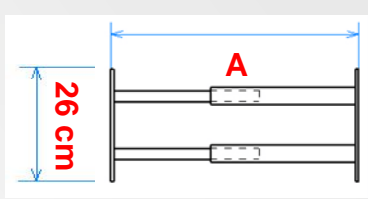

For a window of max. height 26 x length 103 cm

B943V
3234640053677

B943VBC
3234640056340

B943VGR
3234640060972

Window height
26 to 39
cm

For a window of max. height 39 x length 103 cm

B944V
3234640053684

B944VBC
3234640056357

B944VGR
3234640060989

Window height
39 to 52
cm

For a window of max. height 52 x length 103 cm

B945V
3234640053691

B945VBC
3234640063676

B945GR
3234640060996

Length of telescopic bar from 99 to 188 cm - A

Window height
13 to 26
cm

For a window of max. height 26 x length 188 cm

B946V
3234640053707

B946VBC
3234640056364

B946VGR
3234640061009

Window height
26 to 39
cm

For a window of max. height 39 x length 188 cm

B947V
3234640053714

B947VBC
3234640056371

B947VGR
3234640061016

Window height
39 to 52
cm

For a window of max. height 52 x length 188 cm

Réf **B948V**
3234640053721

Réf **B948VBC**
3234640063683

Réf **B948VGR**
3234640061023

For added security:

You can add a **floating tube** to be cut to the length of your window
The round tube inside the square bar causes it to rotate when a saw is used