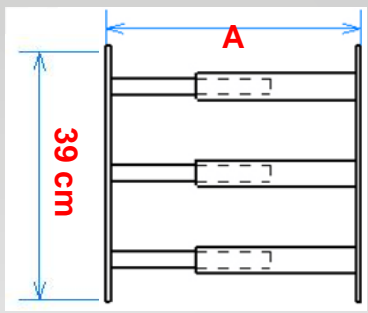

Window height
39 to 52
cm

For a window of max. height 52 x length 55 cm

B942V
3234640053660

B942VBC
3234640063669

B942VGR
3234640060965

Length of telescopic bar from 55 to 103 cm - A

Window height
13 to 26
cm

For a window of max. height 26 x length 103 cm

B943V
3234640053677

B943VBC
3234640056340

B943VGR
3234640060972

Window height
26 to 39
cm

For a window of max. height 39 x length 103 cm

B944V
3234640053684

B944VBC
3234640056357

B944VGR
3234640060989

Window height
39 to 52
cm

For a window of max. height 52 x length 103 cm

B945V
3234640053691

B945VBC
3234640063676

B945GR
3234640060996

Length of telescopic bar from 99 to 188 cm - A

Window height
13 to 26
cm

B947VGR
3234640061016

Window height
39 to 52
cm

For a window of max. height 52 x length 188 cm

Réf **B948V**
3234640053721

Réf **B948VBC**
3234640063683

Réf **B948VGR**
3234640061023

For added security:

You can add a **floating tube** to be cut to the length of your window
The round tube inside the square bar causes it to rotate when a saw is used