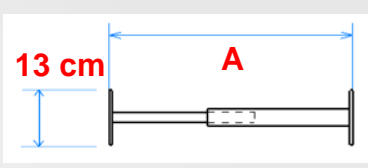

For a window of max. height 26 x length 103 cm

B943V
3234640053677

B943VBC
3234640056340

B943VGR
3234640060972

Window height
26 to 39
cm

For a window of max. height 39 x length 103 cm

B944V
3234640053684

B944VBC
3234640056357

B944VGR
3234640060989

Window height
39 to 52
cm

For a window of max. height 52 x length 103 cm

B945V
3234640053691

B945VBC
3234640063676

B945GR
3234640060996

Length of telescopic bar from 99 to 188 cm - A

Window height
13 to 26
cm

B947VGR
3234640061016

Window height
39 to 52
cm

For a window of max. height 52 x length 188 cm

Réf **B948V**
3234640053721

Réf **B948VBC**
3234640063683

Réf **B948VGR**
3234640061023

For added security:

You can add a **floating tube** to be cut to the length of your window
The round tube inside the square bar causes it to rotate when a saw is used