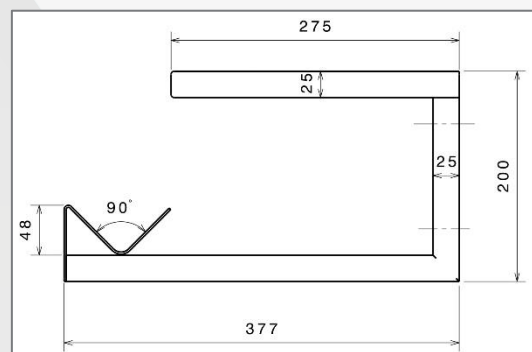

Technical Description

- Square tube 25 mm, thick. 1,5 mm, sandblasted black painted
- Shelf boards: Thick beech melamine MDF. 16mm
- Dimension : 25 x 37,7 x Height 20 cm
- Weight : 3,95 kg

Mottez Article Code