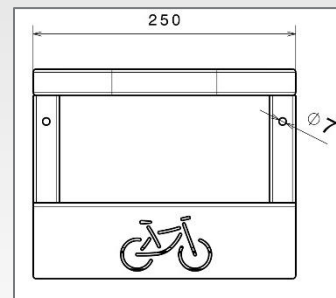

Indoor Wall Mount Bike Hook

- Design wall mount Bike Hook, elegant and practical to store 1 bike.
- It is equipped with a shelf for storing cycling accessories such as shoes, helmet, glasses and other bicycle accessories.
- Supplied with rubber to stick in the V-shaped sheet to protect the bike frame.

Technical Description

- Square tube 25 mm, thick. 1,5 mm, sandblasted black painted
- Shelf boards: Thick beech melamine MDF. 16mm
- Dimension : 25 x 37,7 x Height 20 cm
- Weight : 3,95 kg

Mottez Article Code