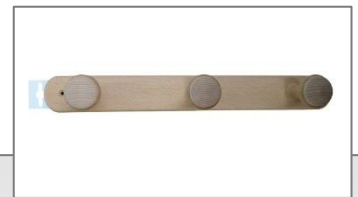

Eco Wooden Coat Racks

- **Wooden coat racks with rounded edges.**
- **Available in 4 different sizes with 1, 2, 3, or 4 hooks, and in 2 colors: beech or white."**

% of recycled material in the product	0 %
% recycled product in packaging	NC
Hazardous substance > 0.1%	No
Repairability Index	10 / 10
Recyclable product	Yes

Article Code

Art. Code	EAN	Hooks	Colour	Dimension (cm)
B816V1BC	3234640039411	1 hook	White	11 x 6 x HT 4,2
B816V1HE	3234640039428		Beech	
B816V2BC	3234640039435	2 hooks	White	23 x 6 x HT 4,2
B816V2HE	3234640039442		Beech	
B816V3BC	3234640039459	3 hooks	White	35 x 6 x HT 4,2
B816V3HE	3234640039466		Beech	
B816V4BC	3234640039473	4 hooks	White	47 x 6 x HT 4,2
B816V4HE	3234640039480		Beech	