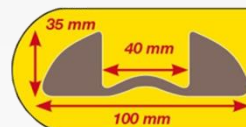

Universal Draught Excluder

- Protects against drafts, cold, heat, noise, light, odors, insects ...
- Universal : slides very easily and without tools under any type of door, exterior or interior, door thickness 40 mm
- 3 colours : white, grey and brown

Technical Description

- Extruded polystyrene
- Fills spaces from 4mm to 12mm, adapted to doors with 40mm thickness
- Easy to cut by the means of a cutter or cissors
- Dimensions : Length : 93 cm - Height: 3,5 cm
Total Width: 10 cm including 4 cm for door width
- Washable