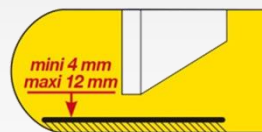

Universal Draught Excluder

- Protects against drafts, cold, heat, noise, light, odors, insects ...
- Universal : slides very easily and without tools under any type of door, exterior or interior, door thickness 40 mm
- 3 colours : white, grey and brown

Technical Description

- Extruded polystyrene
- Fills spaces from 4mm to 12mm, adapted to doors with 40mm thickness
- Easy to cut by the means of a cutter or cissors
- Dimensions : Length : 93 cm - Height: 3,5 cm
Total Width: 10 cm including 4 cm for door width
- Washable