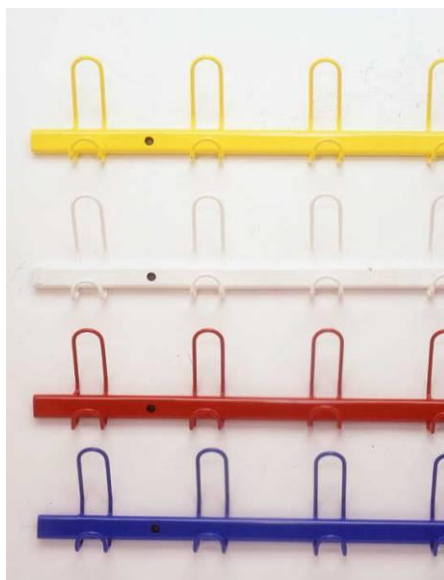

College 6-Hook Door coat rack

6-Hook Door coat rack- length 87 cm

Axis between brackets: 14.5cm

Epoxy powder coated steel.

4 colours available :

Yellow

White

Red

Blue

MOTTEZ Article Code

B231CBL : EAN Code 3234640043159

B231CBC : EAN Code 3234640043166

B231CJA : EAN Code 3234640043173

B231CRG : EAN Code 3234640043180