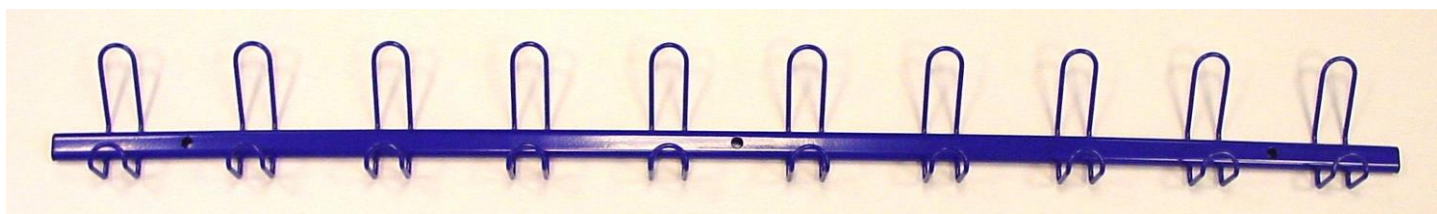

College 6-Hook Door coat rack

6-Hook Door coat rack- length 87 cm

Axis between brackets: 14.5cm

Epoxy powder coated steel.

4 colours available :

Yellow

White

Red

Blue

MOTTEZ Article Code

B231CBL : EAN Code 3234640043159

B231CBC : EAN Code 3234640043166

B231CJA : EAN Code 3234640043173

B231CRG : EAN Code 3234640043180